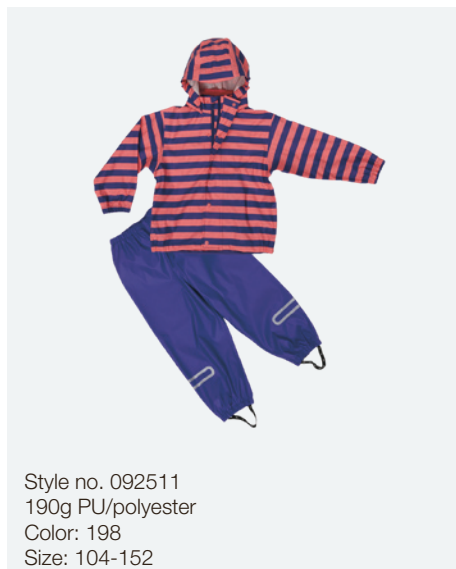

RAIN SETS AND SOFTSHELL JACKETS

PU RAIN SETS