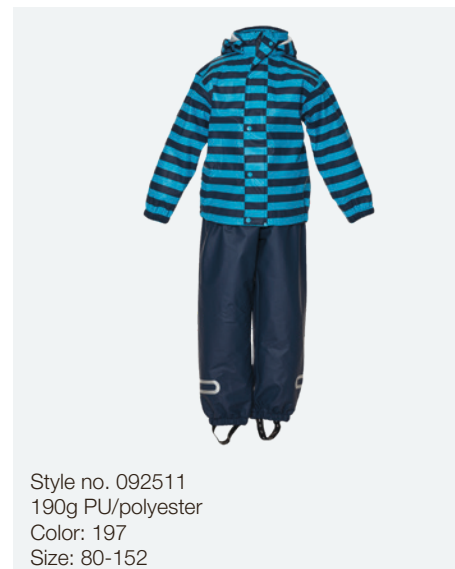

RAIN SETS AND SOFTSHELL JACKETS

PU RAIN SETS